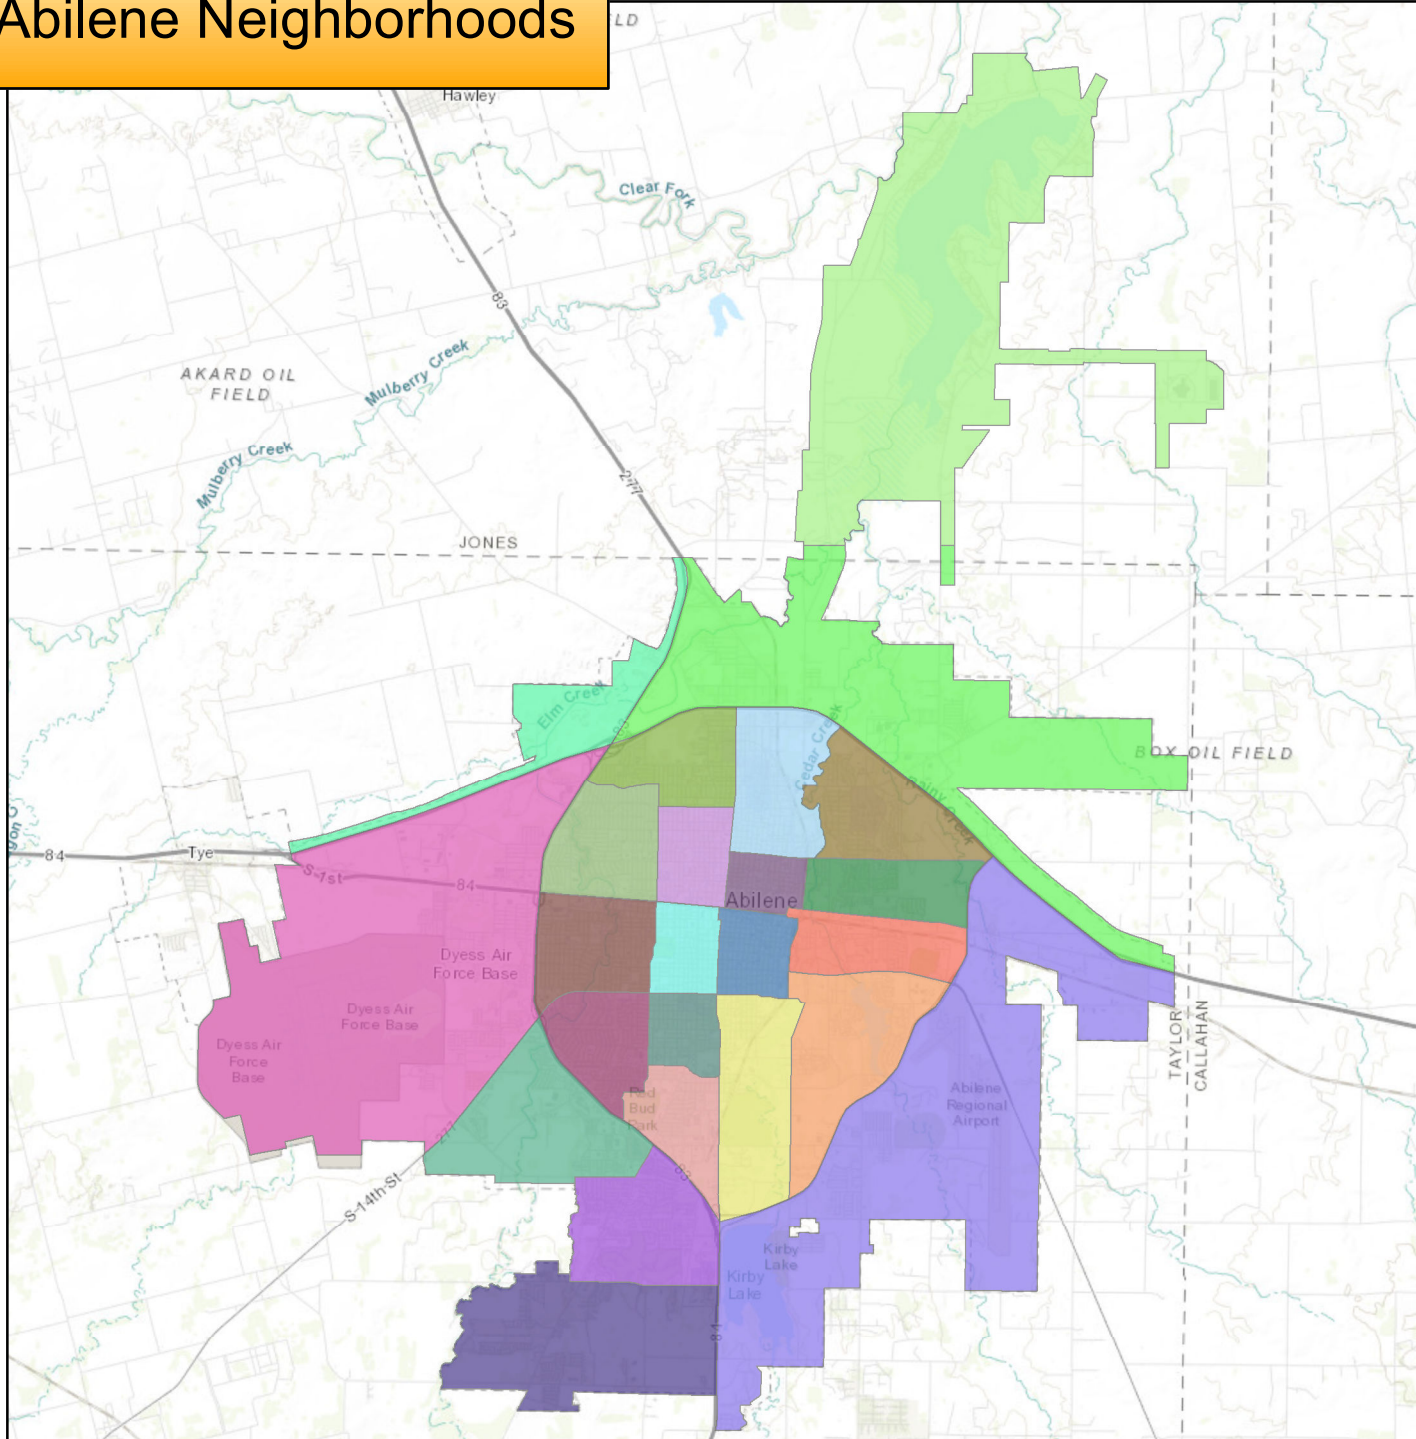

# Abilene Neighborhoods

- ### Neighborhoods
- ABILENE HEIGHTS AREA
  - BUCK CREEK AREA
  - CHIMNEY ROCK AREA
  - COBB PARK AREA
  - DYESS AREA
  - ELMWOOD AREA
  - FAR SOUTHSIDE
  - FT PHANTOM AREA
  - LOOP 322 EAST
  - LYTTLE AREA
  - NORTH COLLEGE
  - NORTH E HWY 80
  - ORIGINAL TOWN NORTH
  - ORIGINAL TOWN SOUTH
  - OVER PLACE AREA
  - PARK CENTRAL AREA
  - RED BUD PARK AREA
  - RIVER OAKS / BROOKHOLLOW AREA
  - SAYLES BLVD AREA
  - SEARS PARK AREA
  - SHIRLEY ROAD AREA
  - SOUTH E HWY 80
  - SOUTH TREADAWAY AREA
  - WESTWOOD RICHLAND

**ABILENE**

**M. P. O.**