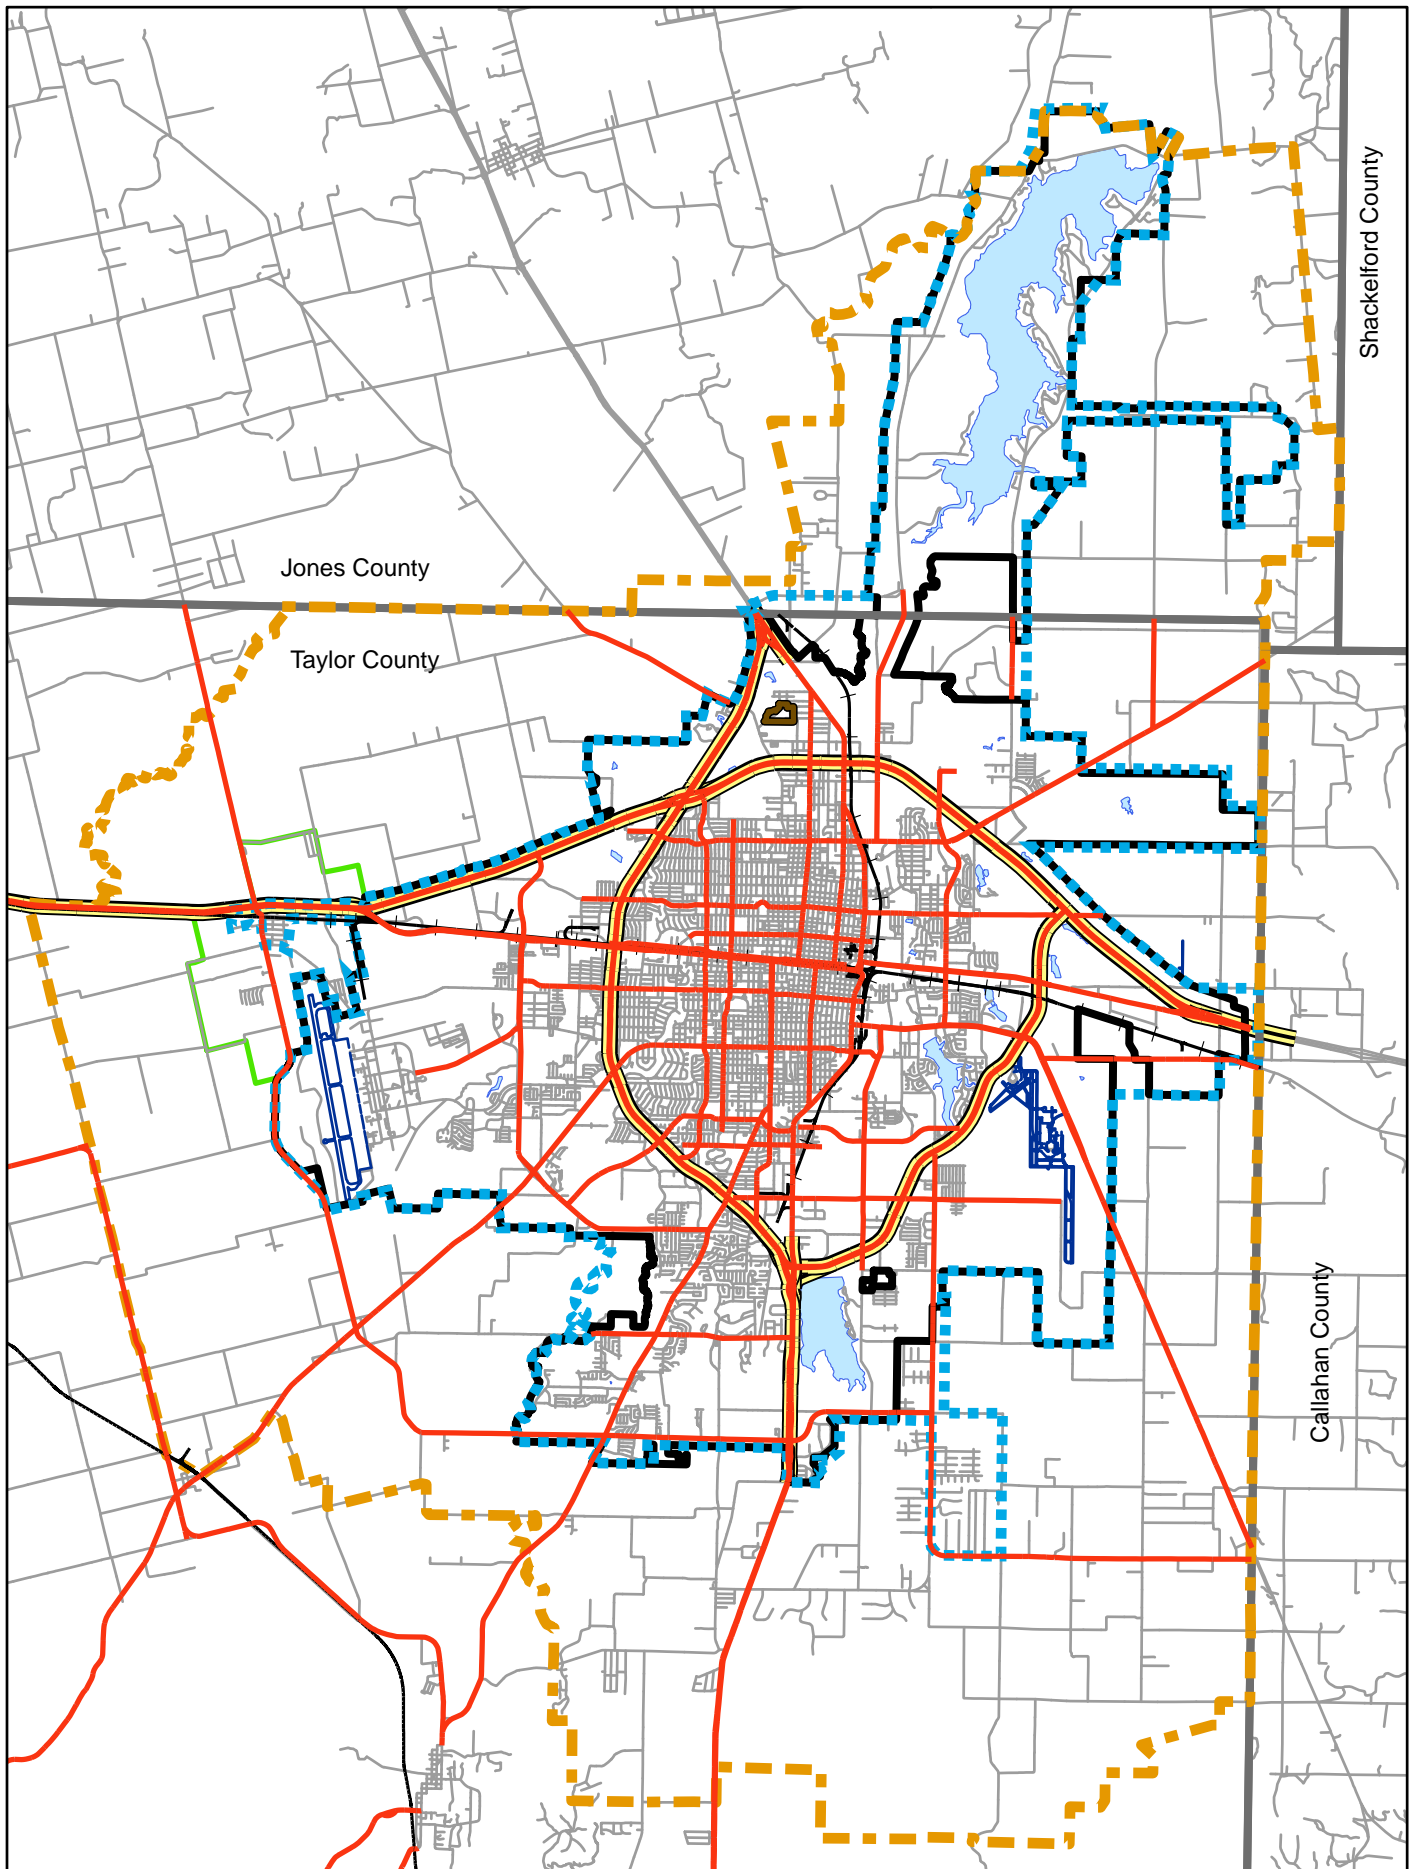

Abilene MPO Urbanized Area and Metropolitan Planning Area

Path: V:\Abilene MPO\Maps\MPO boundary\10-30-13 metro-area 2010 census.mxd

- MPO Urbanized Area Boundary
- MPO Planning Area
- County Lines
- Abilene City Limits
- Major Roads
- Freeways and Expressways
- Impact City Limit
- Tye City Limit
- Railroad

0 1 2 4 Miles